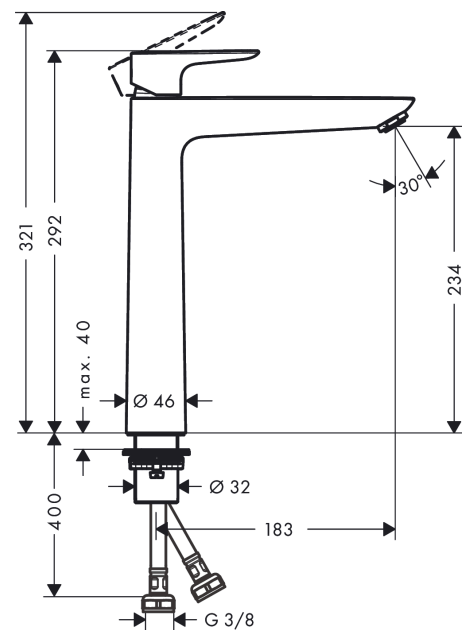

Talis E

Single lever basin mixer 240 without waste set

Surfaces: **Matt Black** Article Number: **71717670**

Description

product features

- ComfortZone 240
- projection 183 mm
- spray type: normal spray
- maximum flow rate at 3 bar: 5 l/min
- ceramic cartridge
- temperature limitation adjustable
- suitable for continuous flow water heaters
- connection type: G 3/8 connections
- connection dimension: DN15

Technology

Design awards

Product image

Scale drawing

Flowchart

Talis E
Single lever basin mixer 240 without waste set
 Surfaces: **Matt Black** Article Number: **71717670**

Exploded Drawing

Year of production: >06/20

Talis E**Single lever basin mixer 240 without waste set**Surfaces: **Matt Black** Article Number: **71717670****Spare part list**

Year of production: >06/20

Pos.	Description	Article Number	Price	PU
1	handle	92687670	-	1
2	screw cover	95704000	-	1
3	flange	92625670	-	1
4	nut	92689000	-	1
5	O-ring 25x1,5	98146000	-	1
6	O-ring 27x1,5	92527000	-	1
7	cartridge, assy	97685000	-	1
8	seal	98865000	-	1
9	adapter for cartridge	92628000	-	1
10	adapter for cartridge	98866000	-	1
11	O-ring 23x2	98398000	-	1
12	aerator M24x1 (5 l/min)	13185670	-	1
13	flat seal	98749000	-	1
14	lever collar	97548000	-	1
15	fixing set (Ø 32)	13961000	-	1
16	connection hose 600 mm M8x0,75 G3/8	96556000	-	1
17	O-ring 7x1,5	98422000	-	1
18	sealing set	95581000	-	1
a	fixation extension 35 mm	13898000	-	1