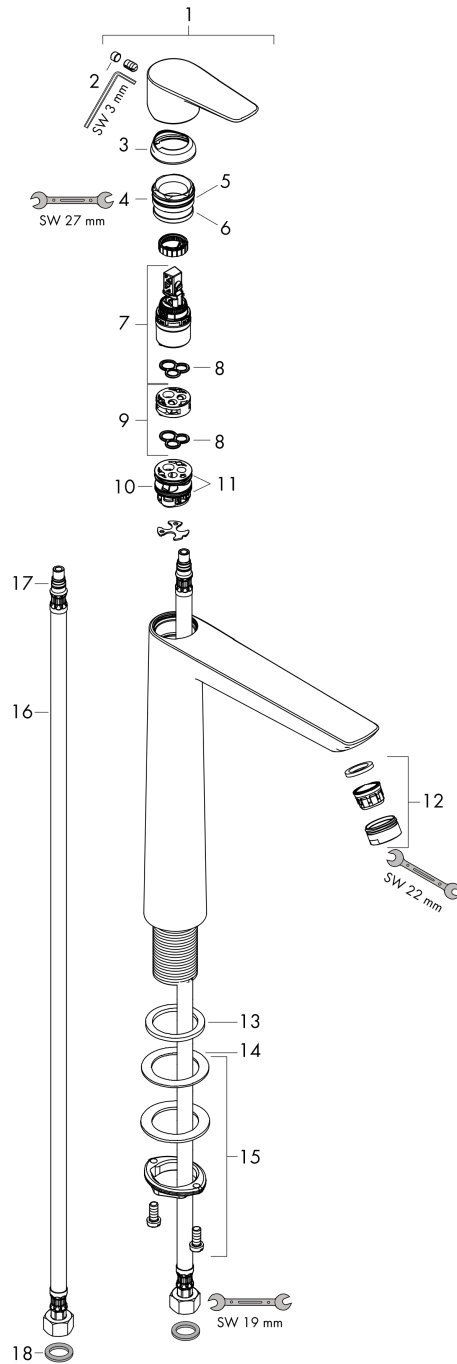

Talis E

Single lever basin mixer 240 without waste set

Surfaces: **Matt Black** Article Number: **71717670**

Description

product features

- ComfortZone 240
- projection 183 mm
- spray type: normal spray
- maximum flow rate at 3 bar: 5 l/min
- ceramic cartridge
- temperature limitation adjustable
- suitable for continuous flow water heaters
- connection type: G 3/8 connections
- connection dimension: DN15

Technology

Design awards

Product image

Scale drawing

Flowchart

Talis E
Single lever basin mixer 240 without waste set
 Surfaces: **Matt Black** Article Number: **71717670**

Exploded Drawing

Year of production: >06/20

Talis E**Single lever basin mixer 240 without waste set**Surfaces: **Matt Black** Article Number: **71717670****Spare part list**

Year of production: >06/20

Pos.	Description	Article Number	Price	PU
1	handle	92687670	-	1
2	screw cover	95704000	-	1
3	flange	92625670	-	1
4	nut	92689000	-	1
5	O-ring 25x1,5	98146000	-	1
6	O-ring 27x1,5	92527000	-	1
7	cartridge, assy	97685000	-	1
8	seal	98865000	-	1
9	adapter for cartridge	92628000	-	1
10	adapter for cartridge	98866000	-	1
11	O-ring 23x2	98398000	-	1
12	aerator M24x1 (5 l/min)	13185670	-	1
13	flat seal	98749000	-	1
14	lever collar	97548000	-	1
15	fixing set (Ø 32)	13961000	-	1
16	connection hose 600 mm M8x0,75 G3/8	96556000	-	1
17	O-ring 7x1,5	98422000	-	1
18	sealing set	95581000	-	1
a	fixation extension 35 mm	13898000	-	1