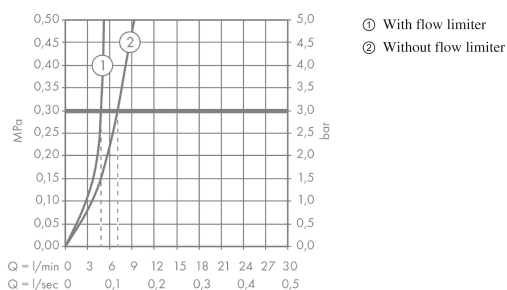

Talis E

Single lever basin mixer 240 without waste set

Surfaces: **Matt Black** Article Number: **71717670**

Description

product features

- ComfortZone 240
- projection 183 mm
- spray type: normal spray
- maximum flow rate at 3 bar: 5 l/min
- ceramic cartridge
- temperature limitation adjustable
- suitable for continuous flow water heaters
- connection type: G 3/8 connections
- connection dimension: DN15

Technology

Design awards

Product image

Scale drawing

Flowchart

Talis E
Single lever basin mixer 240 without waste set
 Surfaces: **Matt Black** Article Number: **71717670**

Exploded Drawing

Year of production: >06/20